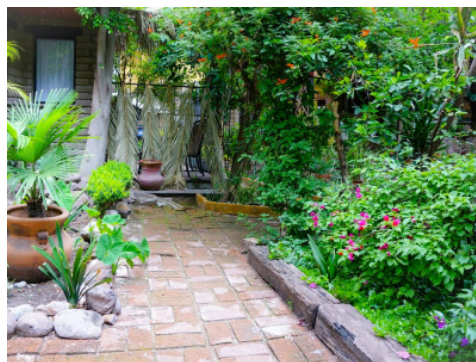

PROPERTY SPECIFICATIONS

Colonia: Allende

Bedrooms: 2
Bathrooms: 1

Const.: 98m² (1,049ft²)

Agent
 Evelyn Jiménez
 55.4388.6917
 evelyn@realtysanmiguel.com

Condo Jardín: (Available on April 2022)

ID: 5328

Condo Jardín is Located in the Allende neighborhood, adjacent to Guadiana, this neighborhood offers a flat walk to Centro. The apartment is in a gated community with only 11 units, it has an automatic gate, security cameras, and the most beautiful garden with fruit trees. The apartment has a large kitchen, dining room, living room, two bedrooms, and a full bathroom.