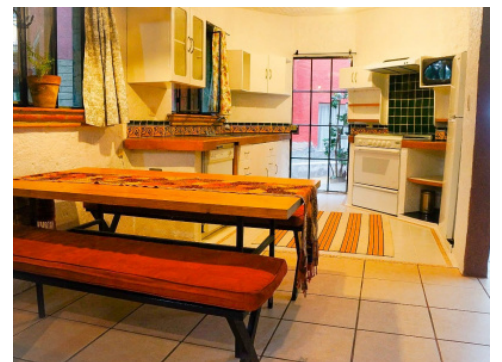

PROPERTY SPECIFICATIONS

Colonia: Allende

Bedrooms: 2
Bathrooms: 1

Const.: 98m² (1,049ft²)

Agent
 Evelyn Jiménez
 55.4388.6917
 evelyn@realtysanmiguel.com

Condo Jardín: (Available on April 2022)

ID: 5328

Condo Jardín is Located in the Allende neighborhood, adjacent to Guadiana, this neighborhood offers a flat walk to Centro. The apartment is in a gated community with only 11 units, it has an automatic gate, security cameras, and the most beautiful garden with fruit trees. The apartment has a large kitchen, dining room, living room, two bedrooms, and a full bathroom.

Features

Terrace
 Pet Friendly
 Living Room
 Garden Area
 Courtyard

Services Available

Water
 WIFI
 Gated Development
 Electric
 City Water
 City Sewage
 Alarm System

Includes

Washer
 Refrigerator
 Oven
 Linens
 Fully Furnished
 Appliances
 Stove/Oven
 Partially Furnished
 Microwave
 Kitchenware
 Dryer