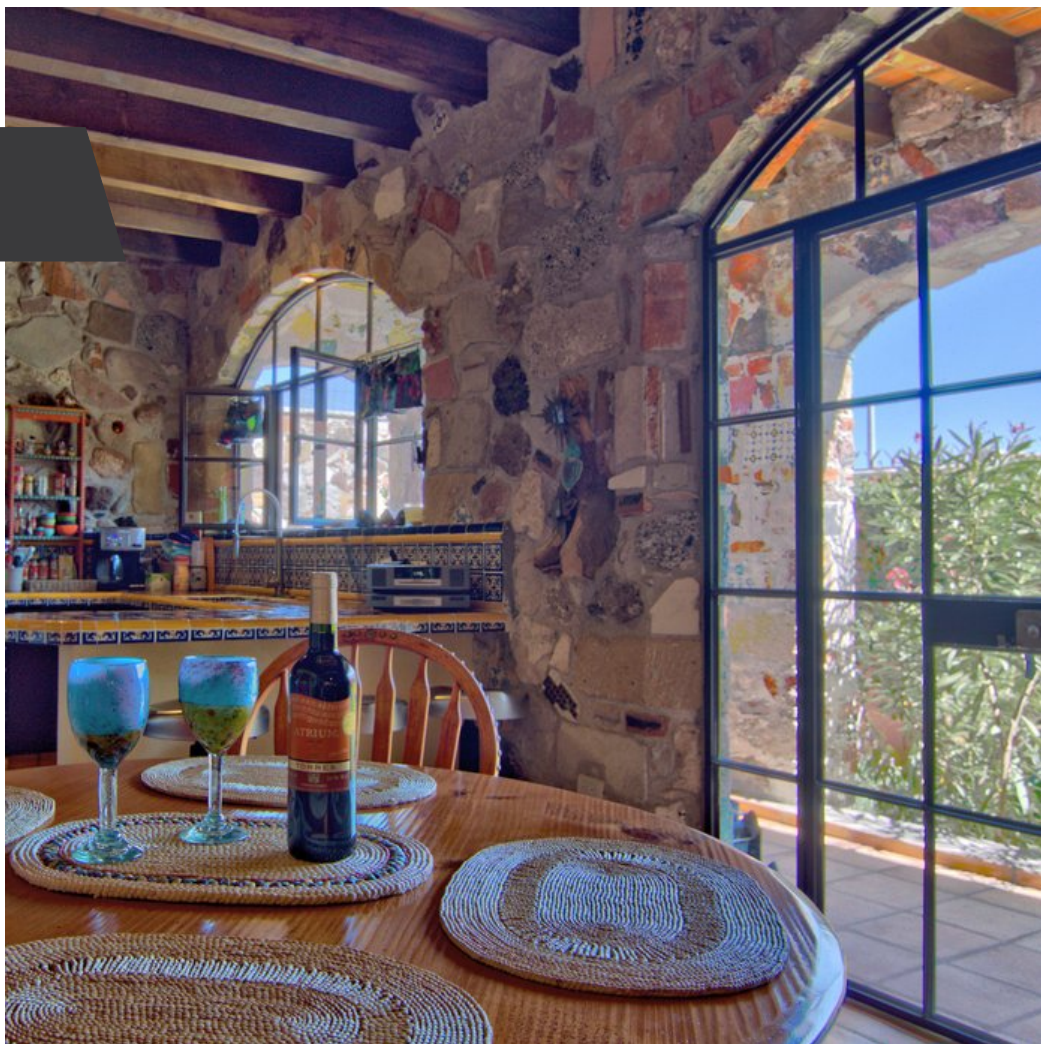

Stone Chapel House

\$199,900 USD

 Lindavista

CARACTERÍSTICAS

- Ref: 2267
- Habitaciones: 2
- Baños: 2
- Medios Baños: 1
- Superficie: 2,464 ft²
- Terreno: 2,152 ft²

Only a few of these extraordinary houses have been built. Constructed almost entirely of stone and brick and tile fragments, they reproduce the oldest building techniques of the area, such as are found in the historic haciendas and chapels. Every wall is a highly variegated texture of different coloured stone and tile. Ceilings are either the traditional beam and shake or vaulted brick (boveda). The property also has extensive outside space with an outdoor living room, garden and roof terrace.