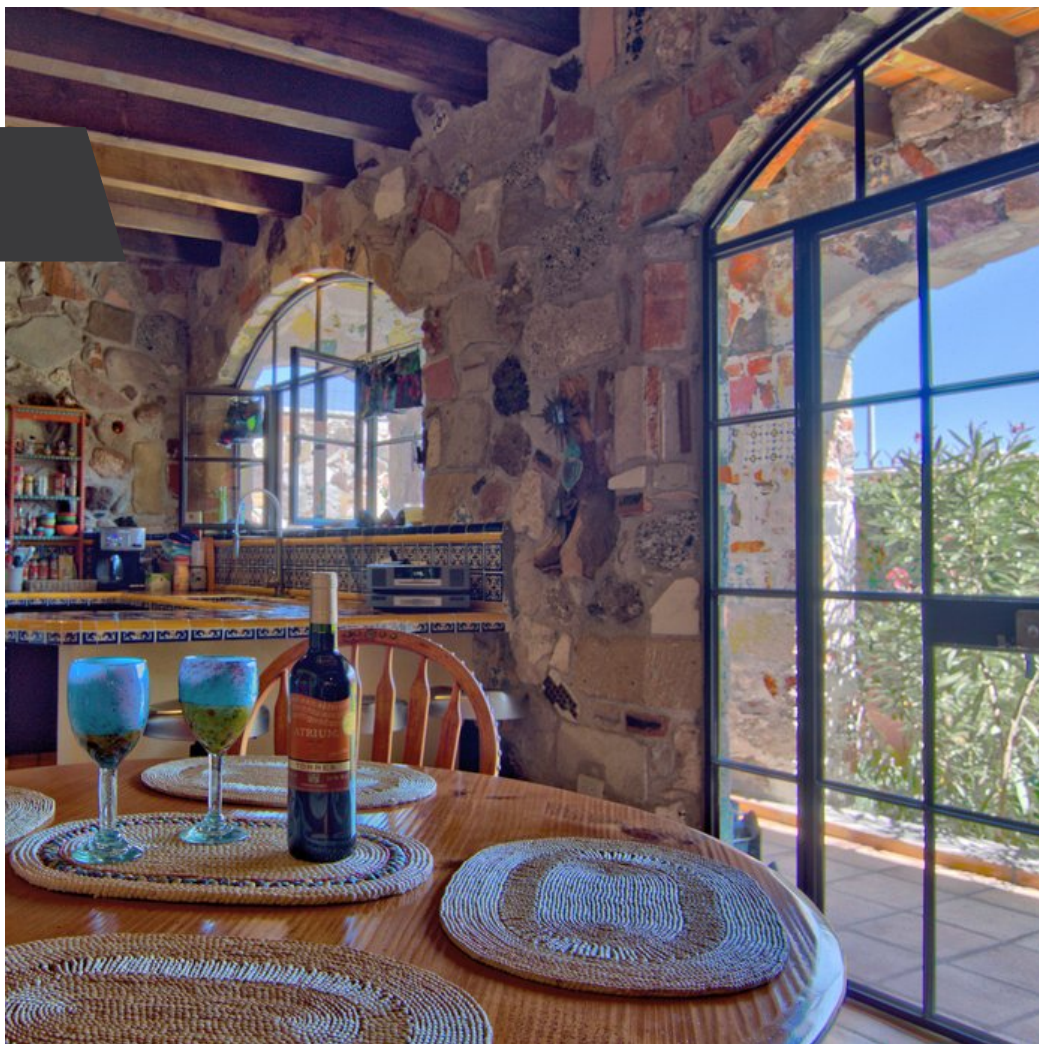

Stone Chapel House

\$199,900 USD

Lindavista

MAIN FEATURES

- Ref: 2267
- Bedrooms: 2
- Bathrooms: 2
- Half Bathrooms: 1
- Size: 2,464 ft²
- Size Land: 2,152 ft²

Only a few of these extraordinary houses have been built. Constructed almost entirely of stone and brick and tile fragments, they reproduce the oldest building techniques of the area, such as are found in the historic haciendas and chapels. Every wall is a highly variegated texture of different coloured stone and tile. Ceilings are either the traditional beam and shake or vaulted brick (boveda). The property also has extensive outside space with an outdoor living room, garden and roof terrace.