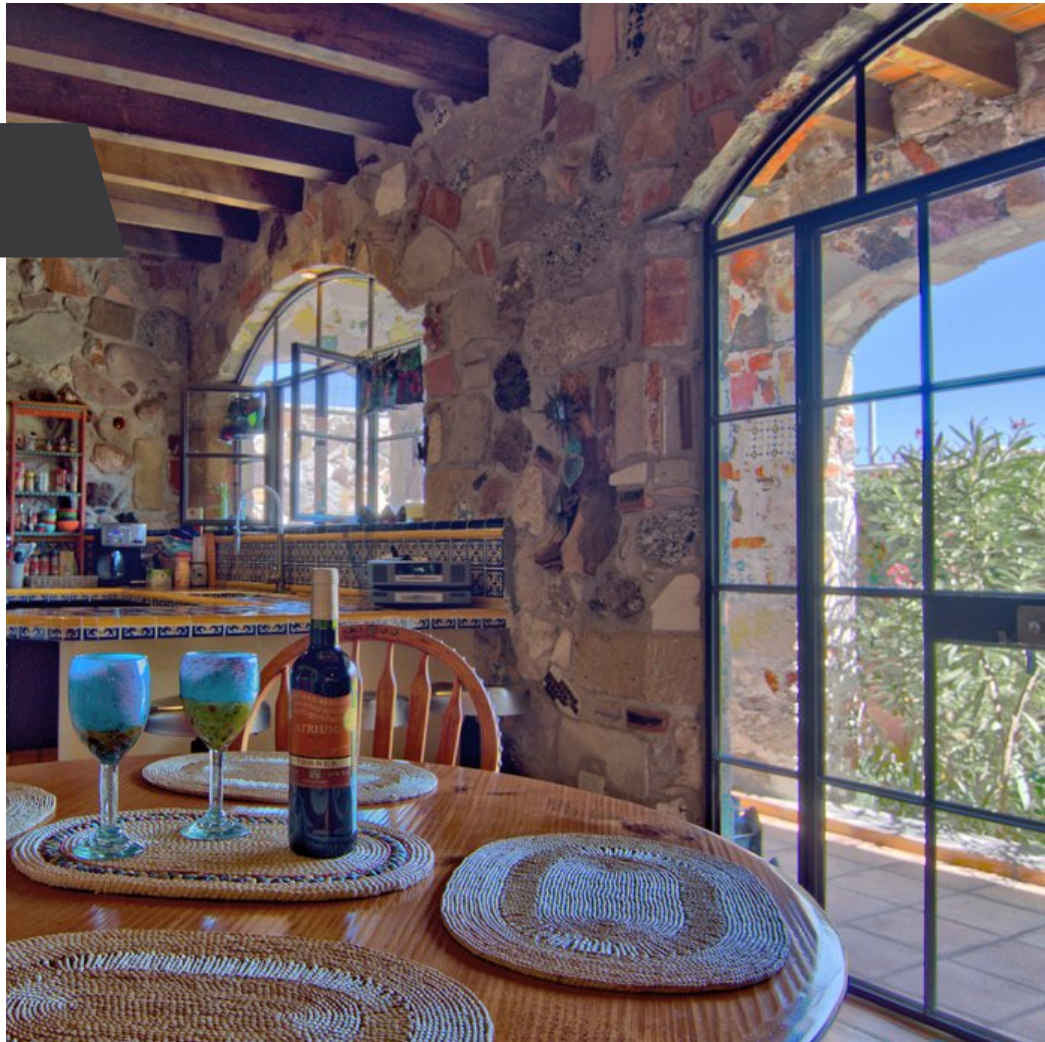

Stone Chapel House

\$199,900 USD

 **Lindavista**

MAIN FEATURES

- Ref: 2267
- Bedrooms: 2
- Bathrooms: 2
- Half Bathrooms: 1
- Size: 2,464 ft²
- Size Land: 2,152 ft²

Only a few of these extraordinary houses have been built. Constructed almost entirely of stone and brick and tile fragments, they reproduce the oldest building techniques of the area, such as are found in the historic haciendas and chapels. Every wall is a highly variegated texture of different coloured stone and tile. Ceilings are either the traditional beam and shake or vaulted brick (boveda). The property also has extensive outside space with an outdoor living room, garden and roof terrace.