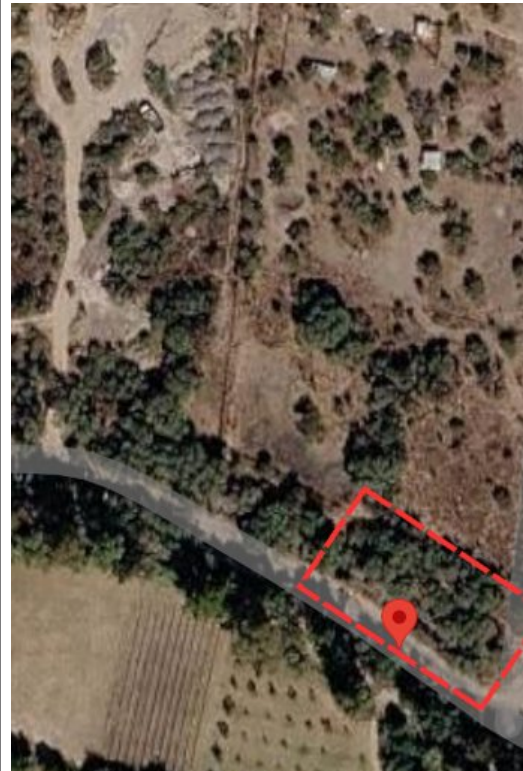

Lote Soledad

\$2,000,000 MXN

 Otra

MAIN FEATURES

- Ref: 10855
- Size Land: 27,976 ft²

Lot of 2600 m2 located in the community of La Soledad near vineyards, Zirandaro subdivision and business park

Andrés Rubiera
415.113.9033
andres@realtysanmiguel.com