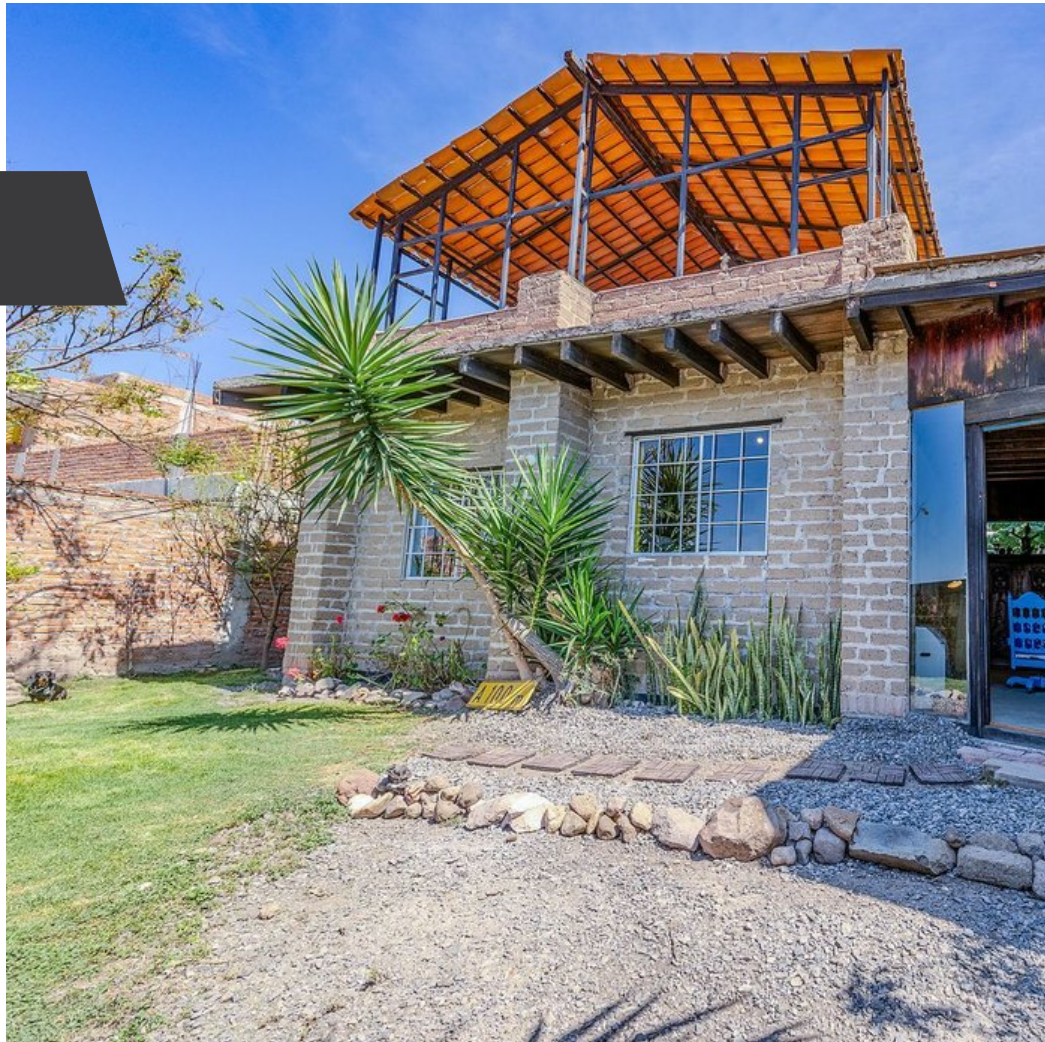

Casa Cielo Abierto en Saltito de Guadalupe

\$3,100,000 MXN

Saltito de Guadalupe

MAIN FEATURES

- Ref: 10828
- Bedrooms: 2
- Bathrooms: 1
- Size: 1,560 ft²
- Size Land: 3,013 ft²

Escape to a cozy adobe country home with inspiring views of Cerro de los Picachos, just a 10-minute drive from San Miguel de Allende. Set on a 280 m² lot with 145 m² of construction, it offers 2 bedrooms, an equipped kitchen, a studio, parking for 2 cars, and a fully walled, fenced setting with fruit trees and native landscaping. The expansive upper level with two terraces is ready to become your art studio—or be transformed into a second suite or independent apartment with separate access.