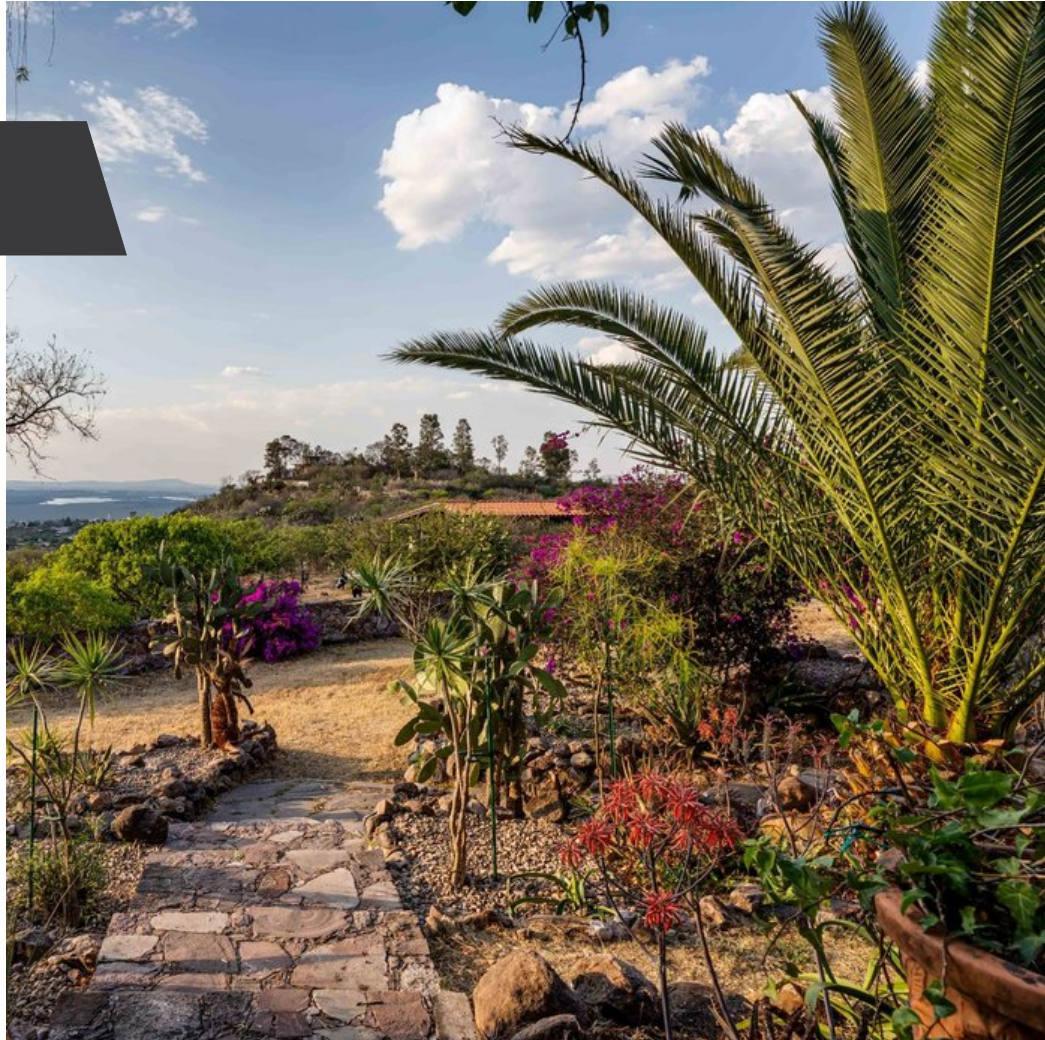

Sky Horse Ranch

\$695,000 USD

La Vivienda de Arriba

MAIN FEATURES

- Ref: 10812
- Bedrooms: 2
- Bathrooms: 2
- Size: 2,927 ft²
- Size Land: 3.0 acres

Set in the mountains above San Miguel de Allende, at the base of the Picacho range, Sky Horse Ranch is defined by its sweeping views, deep connection to nature, and thoughtfully integrated equestrian and sustainable living.