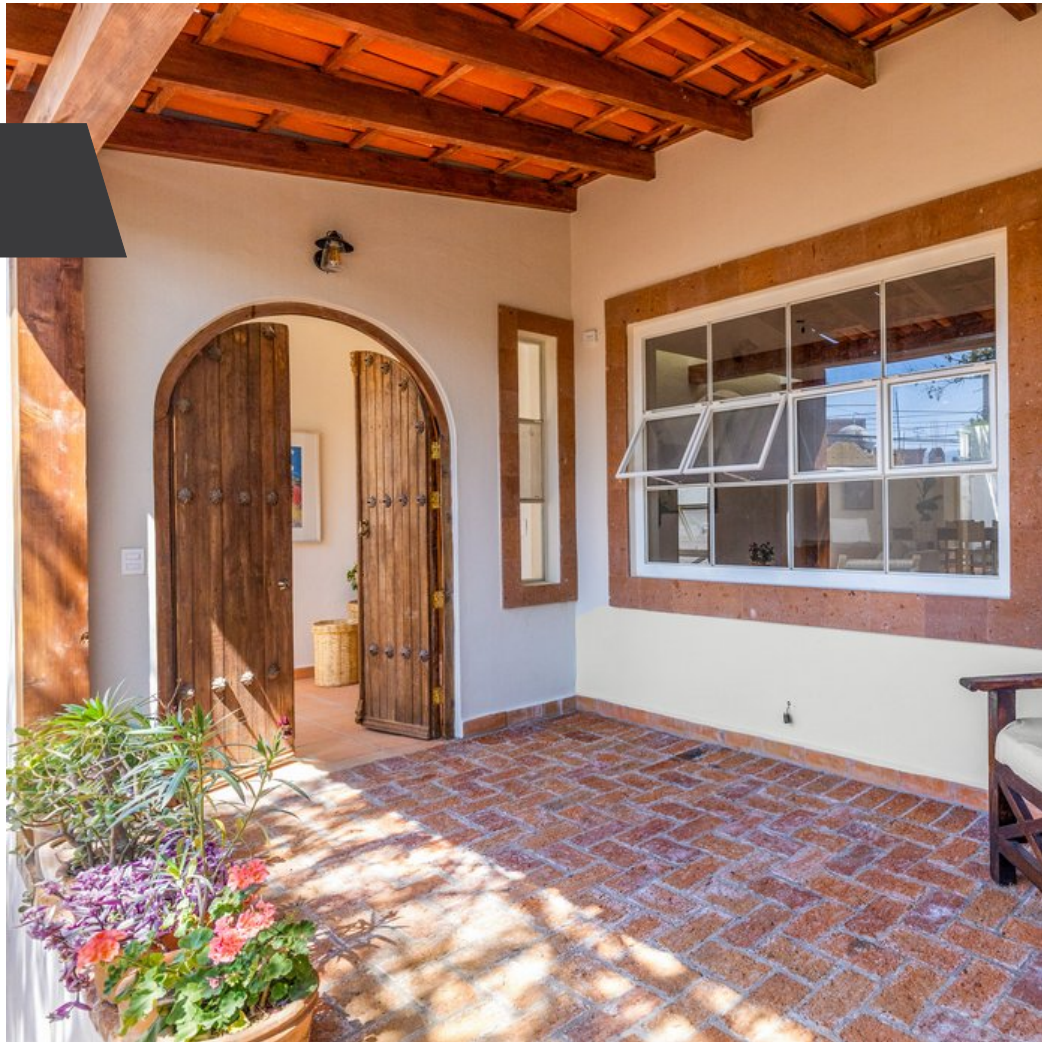

Casa Arboles

\$8,550,000 MXN

 Lindavista

MAIN FEATURES

- Ref: 10395
- Bedrooms: 2
- Bathrooms: 2
- Half Bathrooms: 1
- Size: 2,077 ft²
- Size Land: 4,100 ft²

There is a new style of architecture coming to be in San Miguel de Allende. And it's not surprising, really. Given the wide variety of cultures of people moving here to live along with the rich depth of the historic qualities of San Miguel, it is a given that the quality of architecture has come to reflect these different influences. Colonial and hacienda, North American, modern and contemporary have all been mixing and resulting in lovely properties with the solidity of Spanish colonial, the colors and textures of Mexico, the stonework that is the essence of building here and on top of all that the sensibilities of different cultures.