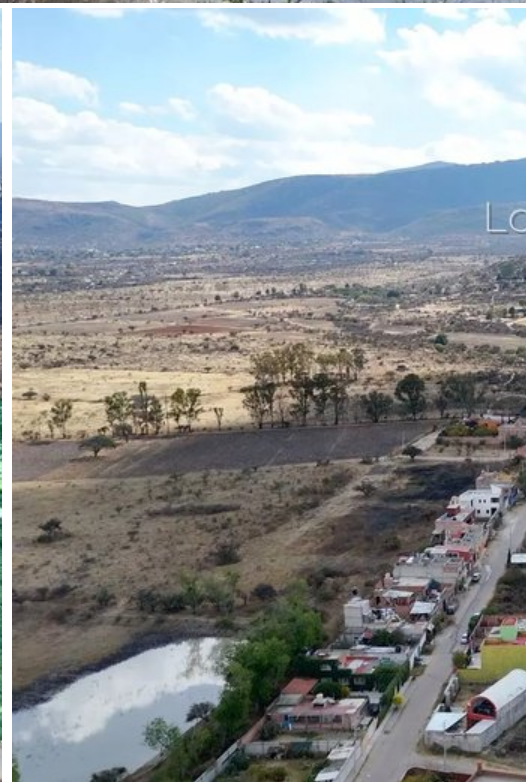

## Lote en Saltito de Guadalupe

**\$1,200,000 MXN**

**Saltito de Guadalupe**

### MAIN FEATURES

- Ref: 10383
- Size Land: 3,874 ft<sup>2</sup>

Imagine waking up surrounded by nature, with unobstructed mountain views and the open sky as your daily companion. Located in Saltito de Guadalupe, a peaceful corner just minutes from the vibrant heart of San Miguel de Allende.