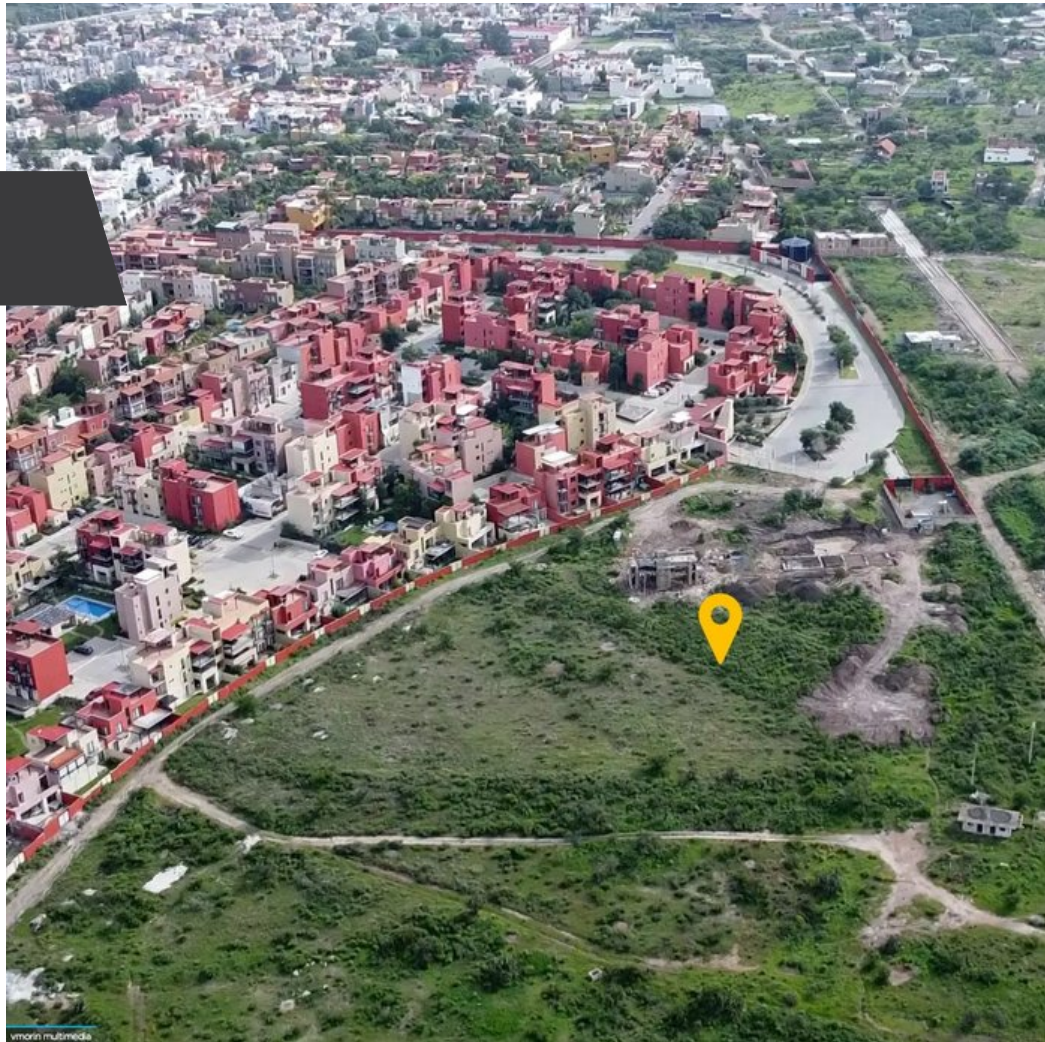

**Terreno Huizache 1  
Terraviva**

**\$1,835,120 MXN**

**La Lejona**

**MAIN FEATURES**

- Ref: 10381
- Size Land: 1,751 ft<sup>2</sup>

Terraviva Picachos: 71 Premium Lots in La Lejona, San Miguel de Allende. Enjoy 8 exclusive amenities and high added value. Grow your money on solid ground.