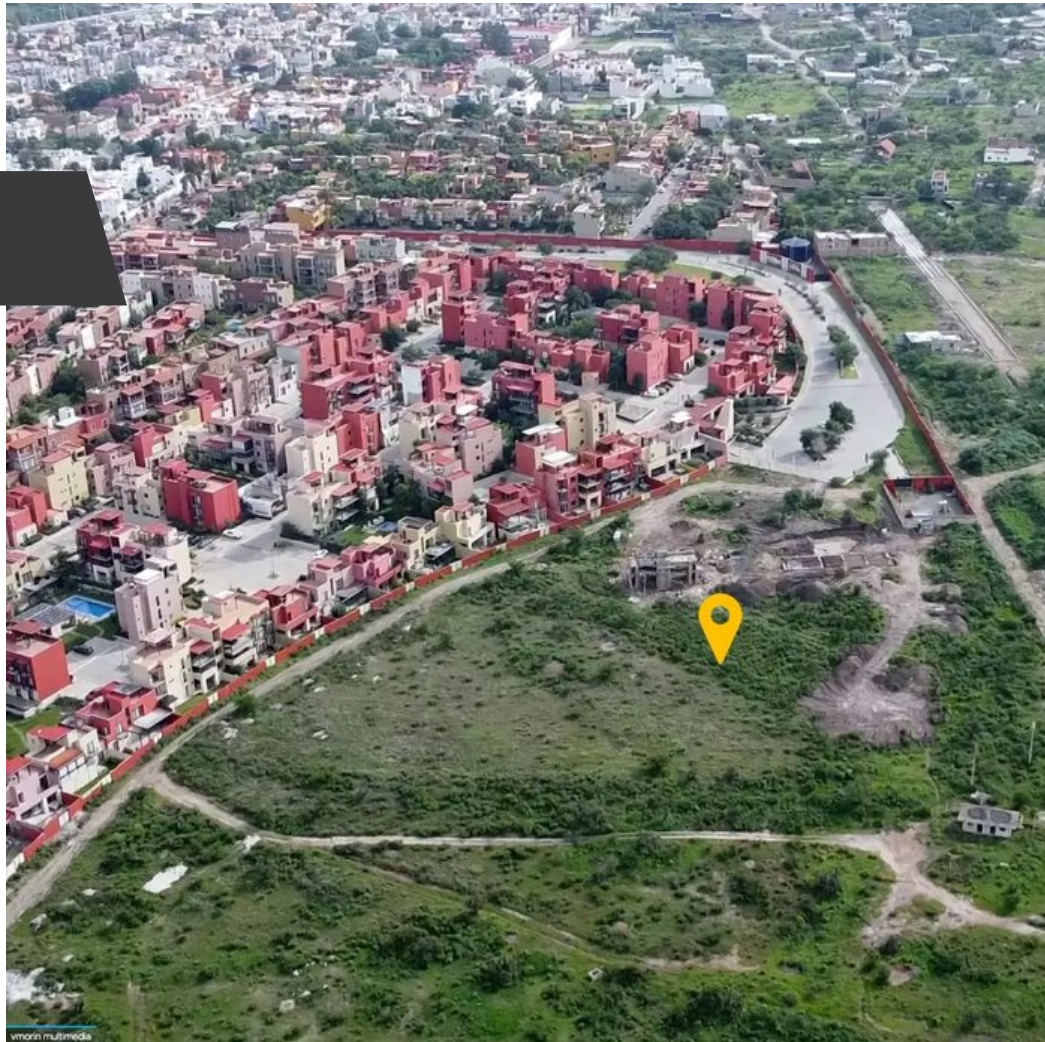

**Terreno Huizache 1
Terraviva**

\$1,835,120 MXN

La Lejona

MAIN FEATURES

- Ref: 10381
- Size Land: 1,751 ft²

Terraviva Picachos: 71 Premium Lots in La Lejona, San Miguel de Allende. Enjoy 8 exclusive amenities and high added value. Grow your money on solid ground.