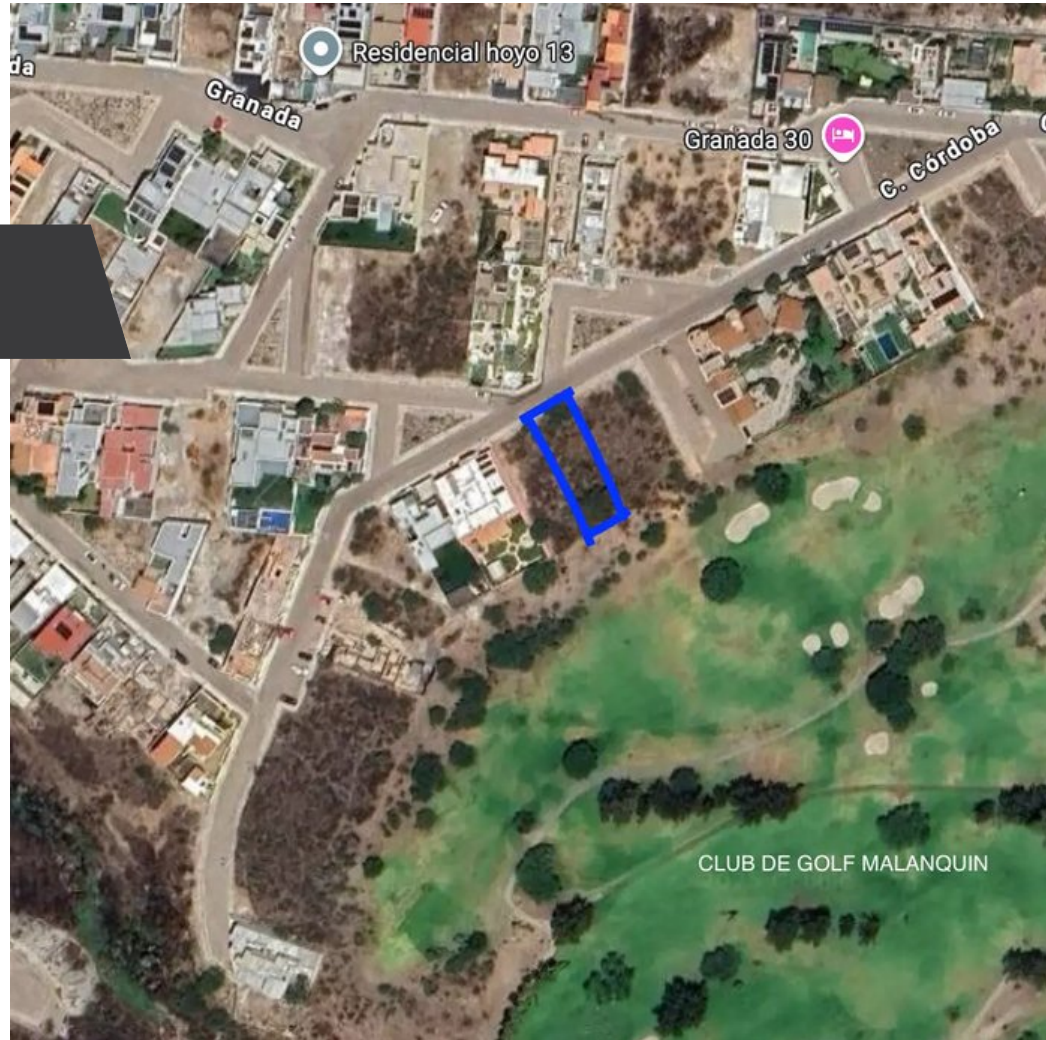

Residencial Hoyotrece en Club de Golf Malanquin FAIRWAY

\$4,520,000 MXN

Malanquin

MAIN FEATURES

- Ref: 9898
- Size Land: 4,304 ft²

Discover 6 exceptional lots available at the prestigious Fairway at Malanquin Golf Club. Nestled alongside the stunning golf course, these properties offer an unparalleled lifestyle in a serene and secure environment.

ENTREGA I

TERRENOS EN VENTA

San Miguel de Allende

CLUB DE

- 400 m²
- Fácil acceso
- Excelente ubicacion