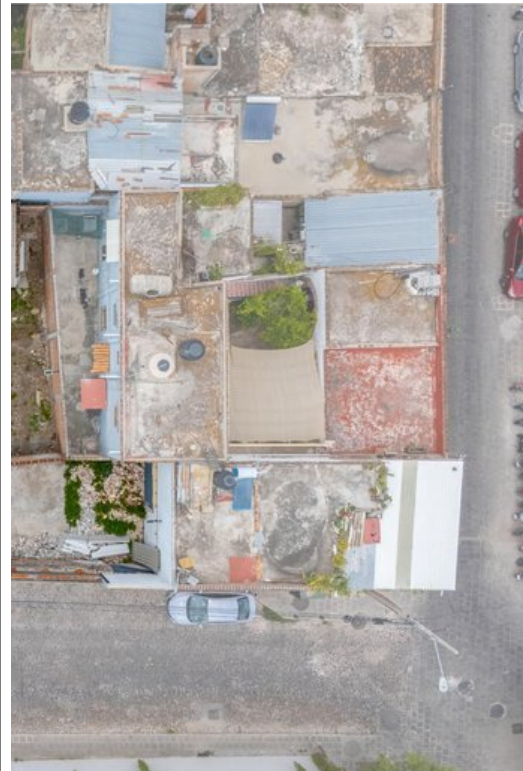

Lot Acamapixtle

\$10,000,000 MXN

 **Centro**

MAIN FEATURES

- Ref: 9666
- Size Land: 3,475 ft²

Prime Land Opportunity in the Heart of San Miguel de Allende

Tim McCoy
+52 415.151.1114
tim@realtysanmiguel.com