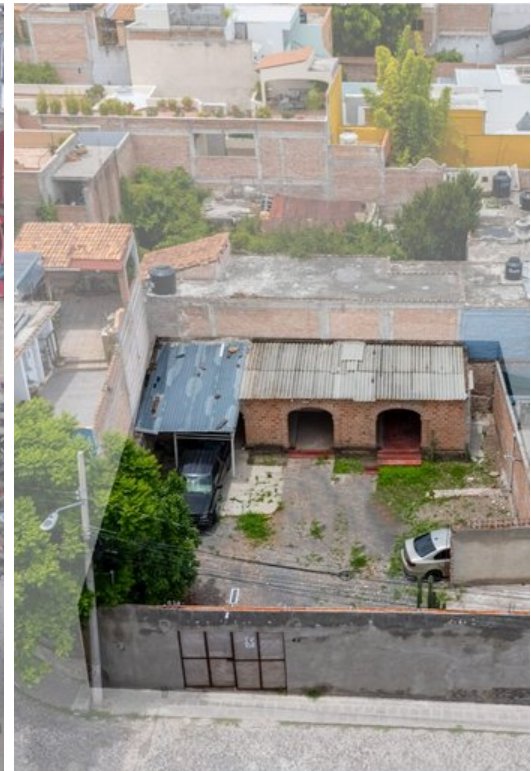

Lot Acamapixtle

\$10,000,000 MXN

 **Centro**

MAIN FEATURES

- Ref: 9666
- Size Land: 3,475 ft²

Prime Land Opportunity in the Heart of San Miguel de Allende

Tim McCoy
+52 415.151.1114
tim@realtysanmiguel.com