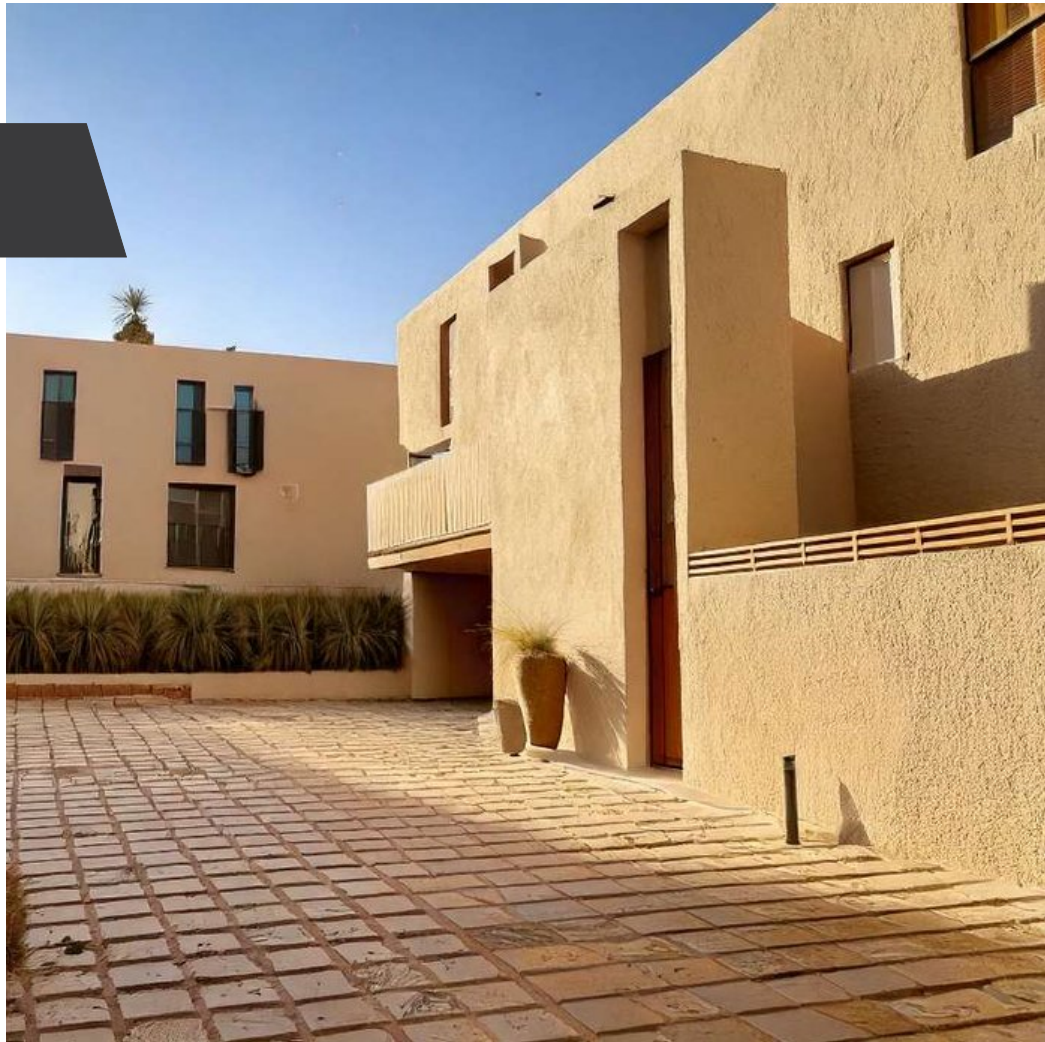

VIU Duplex 5

\$4,940,400 MXN

 **Tierra Adentro**

MAIN FEATURES

- Ref: 8929
- Bedrooms: 2
- Bathrooms: 2
- Size: 1,345 ft²
- Size Land: 603 ft²

Welcome to VIU at Tierra Adentro, San Miguel de Allende —a modern community where thoughtful design meets timeless materials. Just minutes from the heart of San Miguel de Allende, VIU combines contemporary architecture with warm, natural textures like Chukum and wood finishes. With spacious homes offering stunning mountain views, double security, and “lock and leave” convenience, it’s the perfect blend of comfort, style, and peace of mind. Discover the ideal investment in one of Mexico’s most vibrant and sought-after markets.