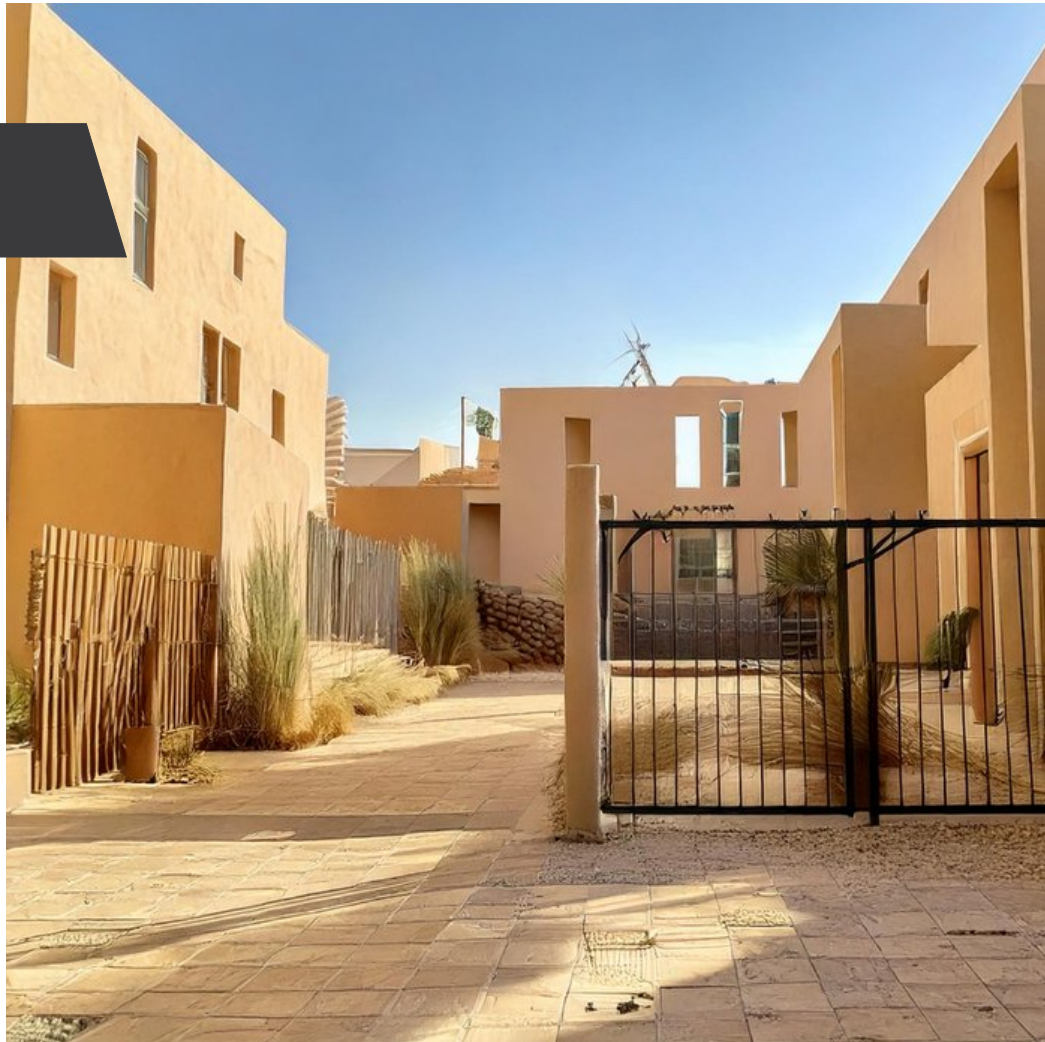

VIU Casa 2

\$5,795,000 MXN

 **Tierra Adentro**

MAIN FEATURES

- Ref: 8812
- Half Bathrooms: 1
- Size: 1,700 ft²
- Size Land: 893 ft²

Welcome to VIU at Tierra Adentro—a modern community where thoughtful design meets timeless materials. Just minutes from the heart of San Miguel de Allende, VIU combines contemporary architecture with warm, natural textures like Chukum and wood finishes. With spacious homes offering stunning mountain views, double security, and “lock and leave” convenience, it’s the perfect blend of comfort, style, and peace of mind. Discover the ideal investment in one of Mexico’s most vibrant and sought-after markets.