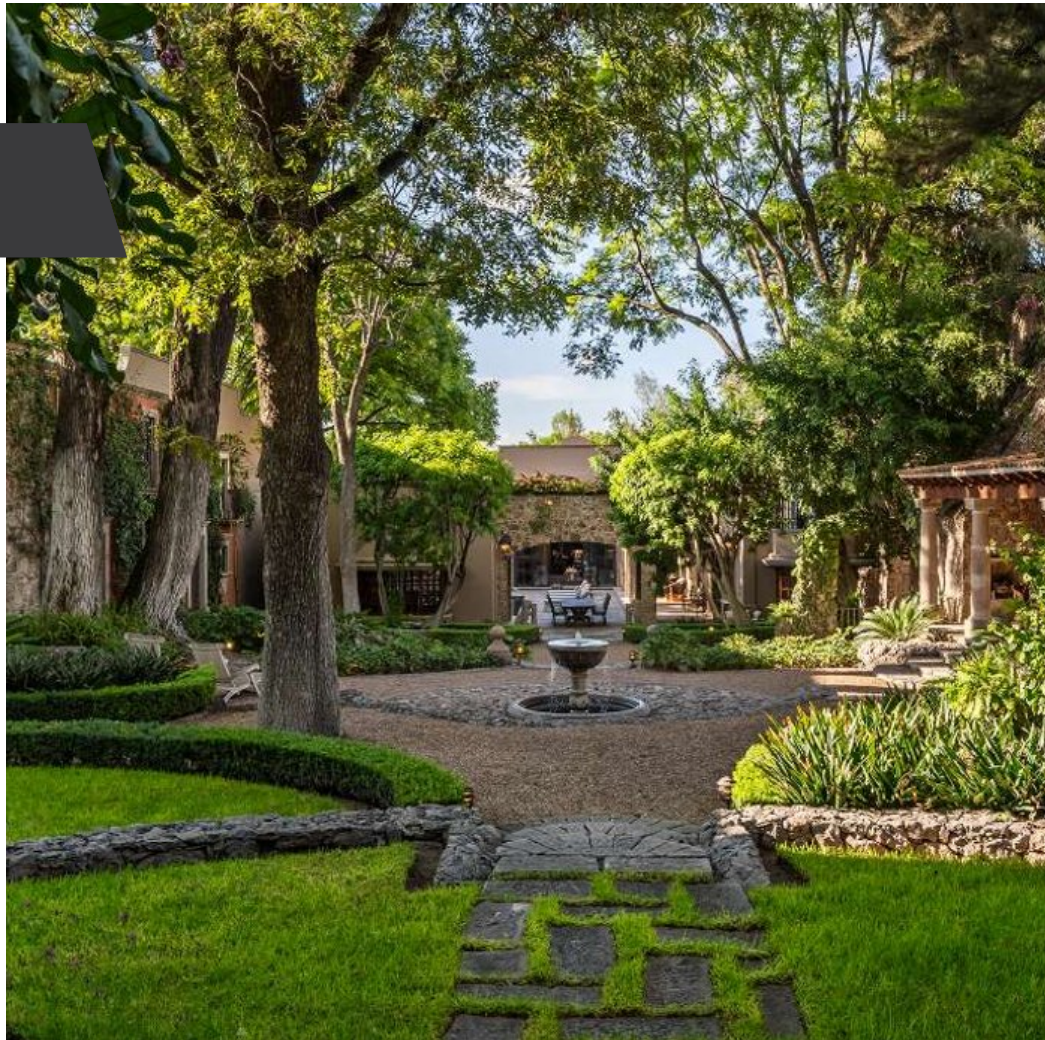

### MAIN FEATURES

- Ref: 8536
- Bedrooms: 6
- Bathrooms: 8
- Half Bathrooms: 2
- Size: 12,105 ft<sup>2</sup>
- Size Land: 20,928 ft<sup>2</sup>

Step into a world of unparalleled elegance with Hacienda del Parque, a landmark estate nestled in the heart of San Miguel de Allende's most prestigious location. Perfectly positioned directly on Parque Juarez, this exceptional residence is hidden behind an elegant stone wall adorned with intricately carved columns, promising both grandeur and privacy.