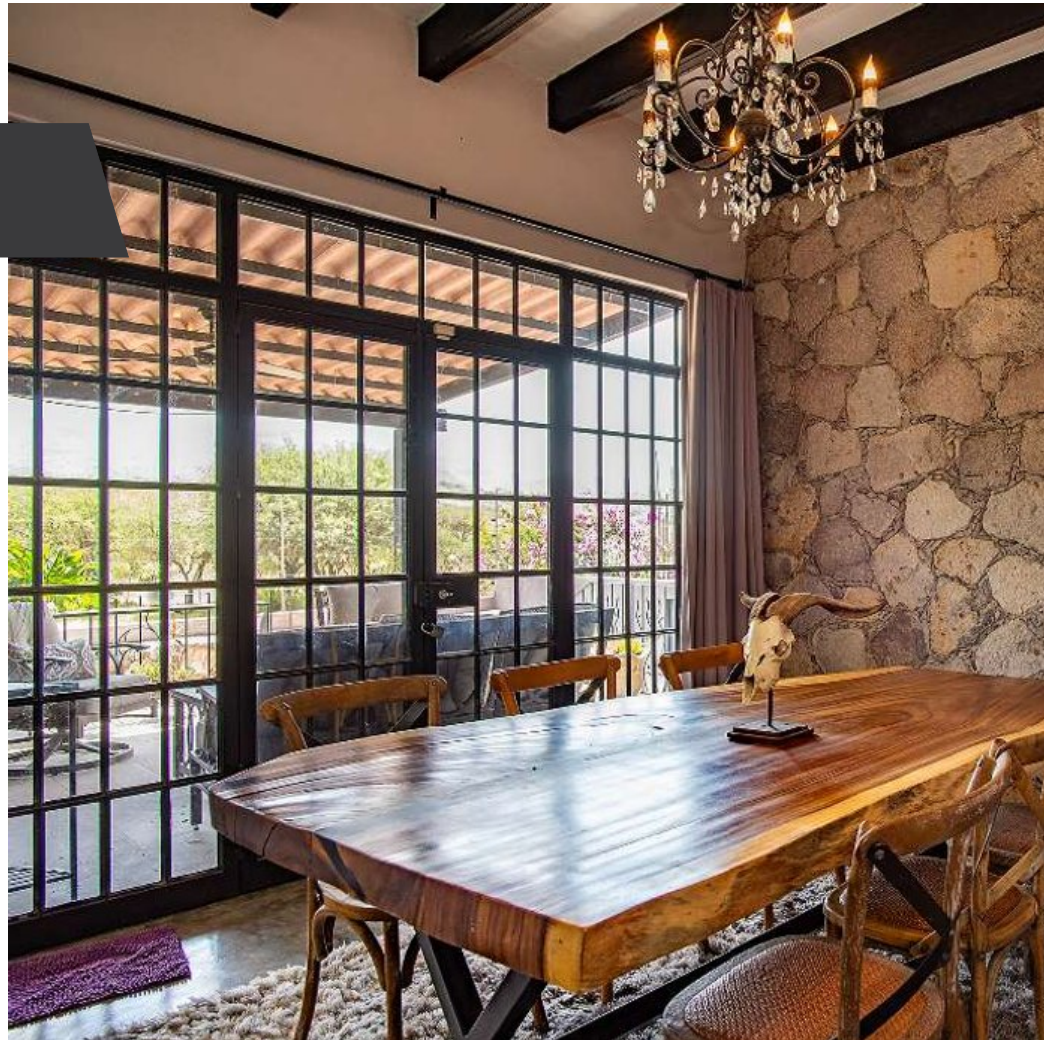

Casa Pastoral

\$345,000 USD

 Otra

MAIN FEATURES

- Ref: 7416
- Bedrooms: 2
- Bathrooms: 2
- Size: 1,722 ft²
- Size Land: 3,680 ft²

Nestled amidst the tranquil embrace of nature's bounty., the duplex property stood as a testament to modern elegance and design. Surrounded by mountains and a picturesque lake, it offered a resplendent retreat for those seeking solace in the lap of comfort.