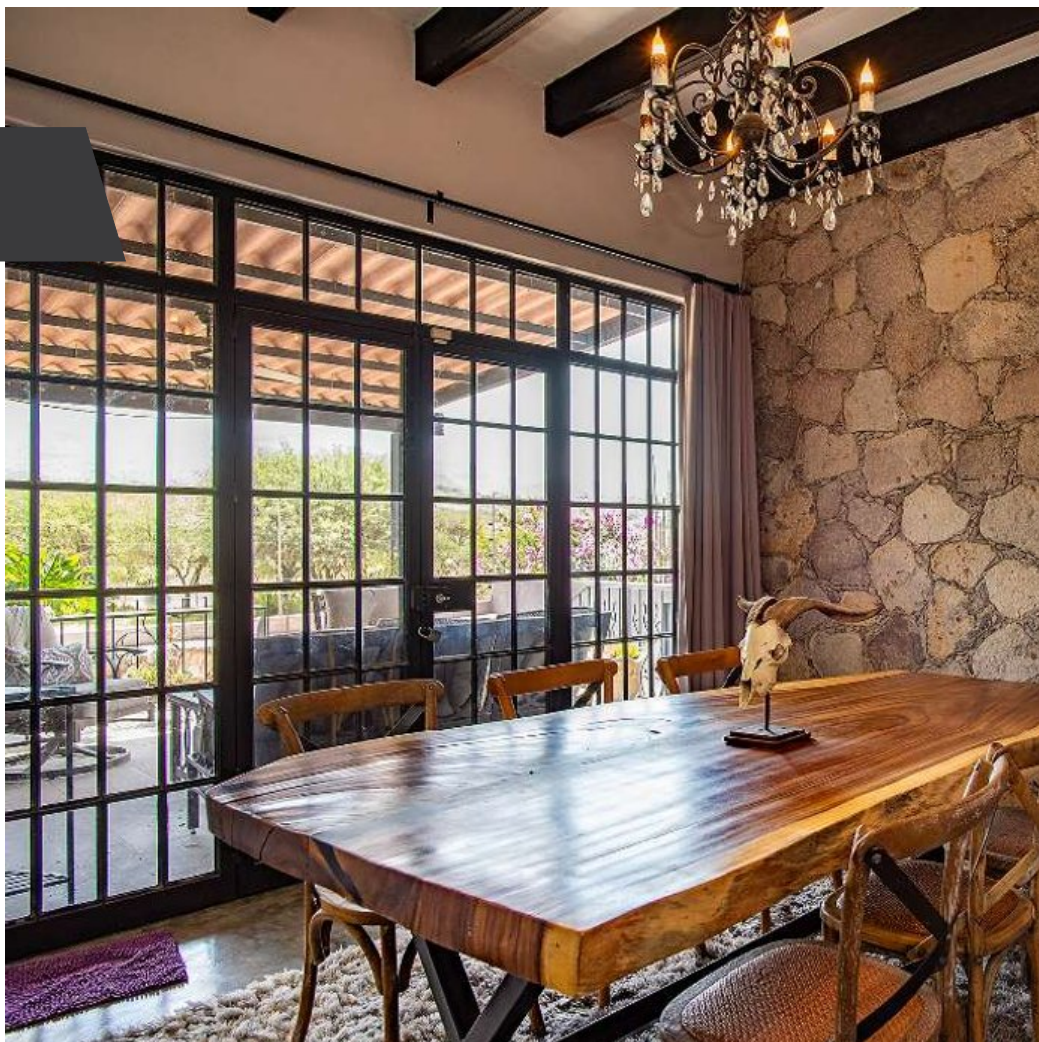

Casa Pastoral

\$345,000 USD

Otra

MAIN FEATURES

- Ref: 7416
- Bedrooms: 2
- Bathrooms: 2
- Size: 1,722 ft²
- Size Land: 3,680 ft²

Nestled amidst the tranquil embrace of nature's bounty., the duplex property stood as a testament to modern elegance and design. Surrounded by mountains and a picturesque lake, it offered a resplendent retreat for those seeking solace in the lap of comfort.