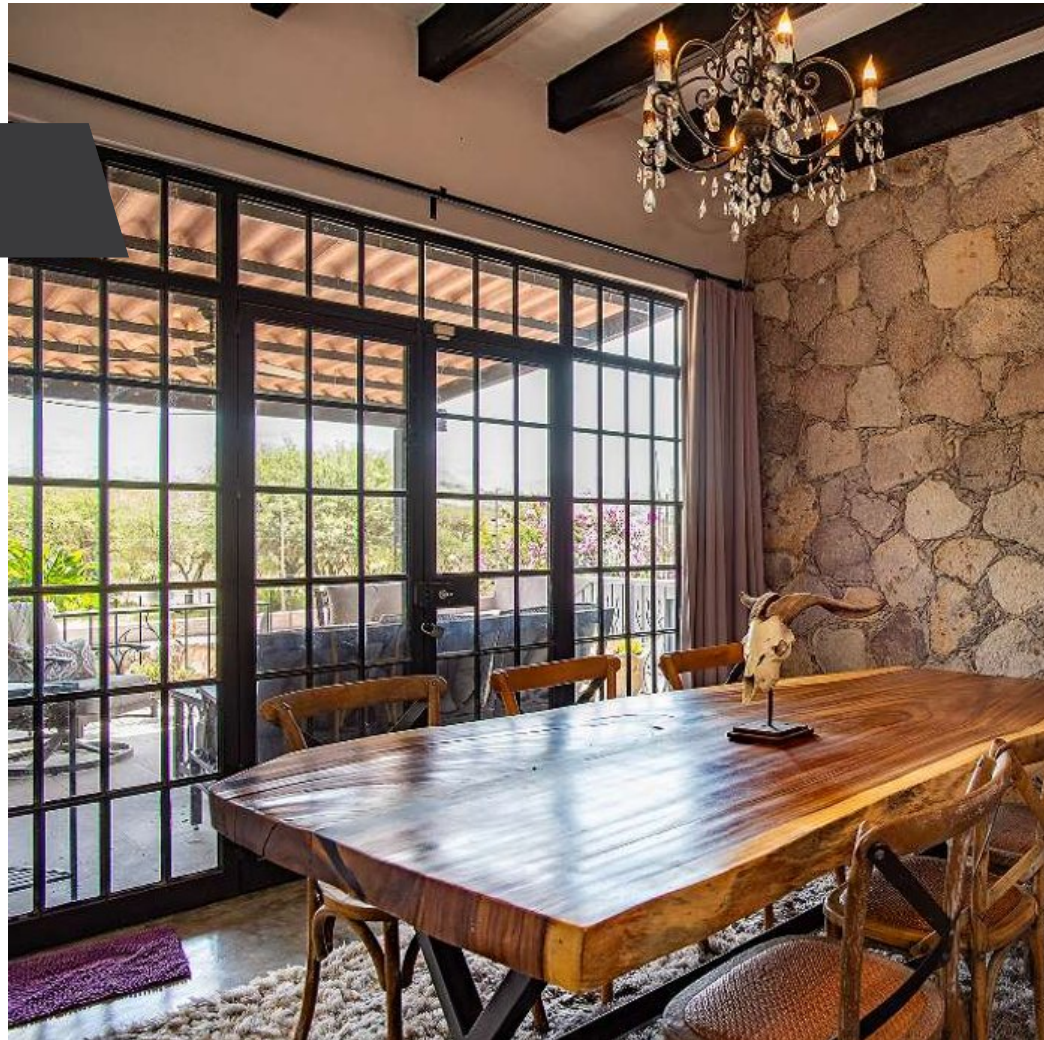

### MAIN FEATURES

- Ref: 7416
- Bedrooms: 2
- Bathrooms: 2
- Size: 1,722 ft<sup>2</sup>
- Size Land: 3,680 ft<sup>2</sup>

Nestled amidst the tranquil embrace of nature's bounty., the duplex property stood as a testament to modern elegance and design. Surrounded by mountains and a picturesque lake, it offered a resplendent retreat for those seeking solace in the lap of comfort.