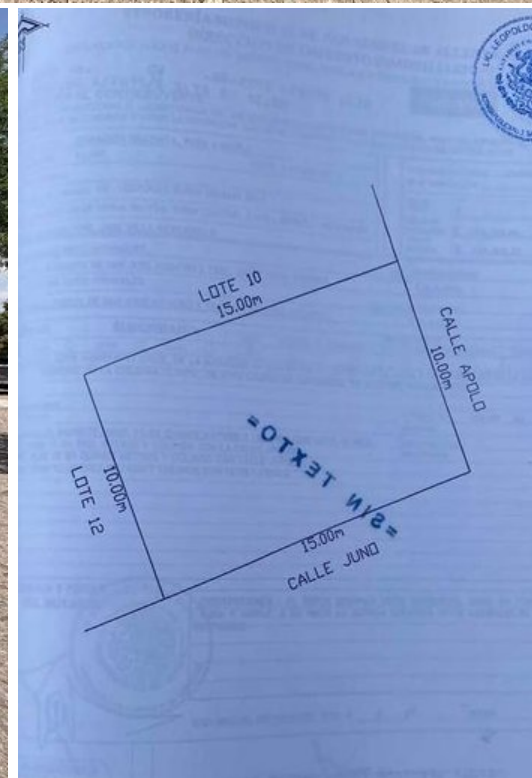

LOTE 11 Olimpo

\$550,000 MXN

MAIN FEATURES

- Ref: 6610
- Size Land: 1,614 ft²

Great land opportunity in Colonia Olimpo, finished street. Excellent location, just two block away from the exit to the highway to Dolores Hidalgo (Libramiento Manuel Zavala) by the Bicentenario glorieta.