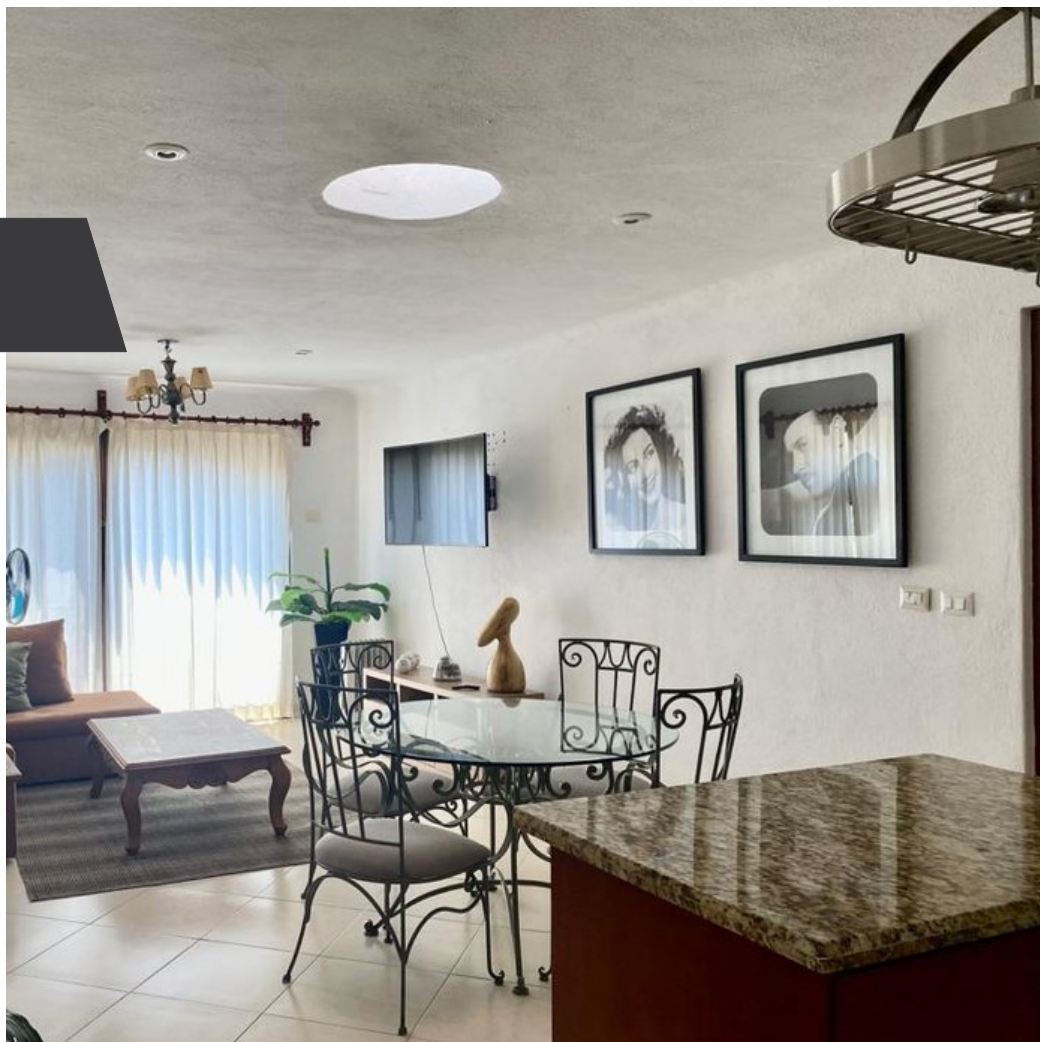

**Alejandro's Penthouse for rent
in Puente Viejo. AVAILABLE
LONG TERM March 2nd 2025**

\$0 USD

Guadalupe

MAIN FEATURES

- Ref: 6598
- Bedrooms: 2
- Bathrooms: 2
- Half Bathrooms: 1
- Size: 1,668 ft²
- Size Land: 1,775 ft²

Beautiful, Charming and attractive apartment near by La Fabrica La Aurora (3 minutes walk), Mercado de Artesanias (8 minutes) walk and Park Zeferino Gutierrez (6 minutes walk) . Located 15 minute walk from the main square and the Parroquia, 6 minutes walk from Live Aqua hotel, excellent place to go for a drink and enjoy the sunset.