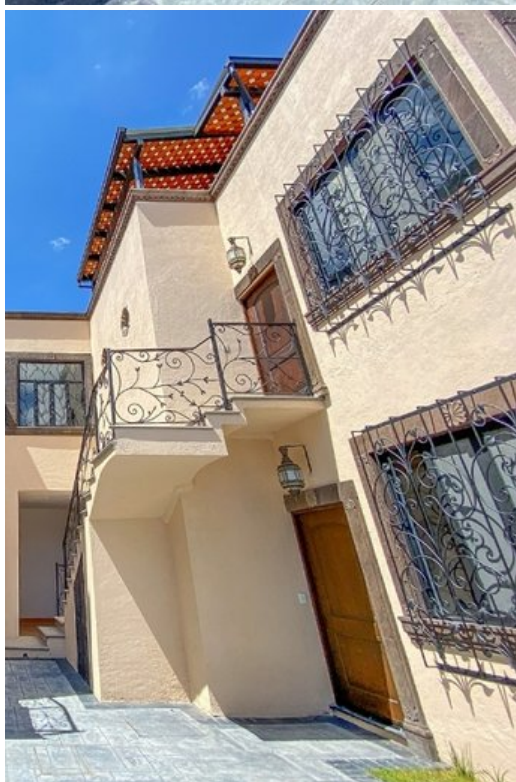

Condo 2 Cholula

\$218,000 USD

San Antonio

MAIN FEATURES

- Ref: 5900
- Bedrooms: 1
- Bathrooms: 1
- Half Bathrooms: 1
- Size: 947 ft²
- Size Land: 947 ft²

There are 2 Upper Level condos and 2 on the Lower Level, each with private parking for one auto and easy access to each unit. The two light filled Upper Level condos have 2 bedrooms each with wall mounted gas heat and private tiled bathrooms plus a powder room.