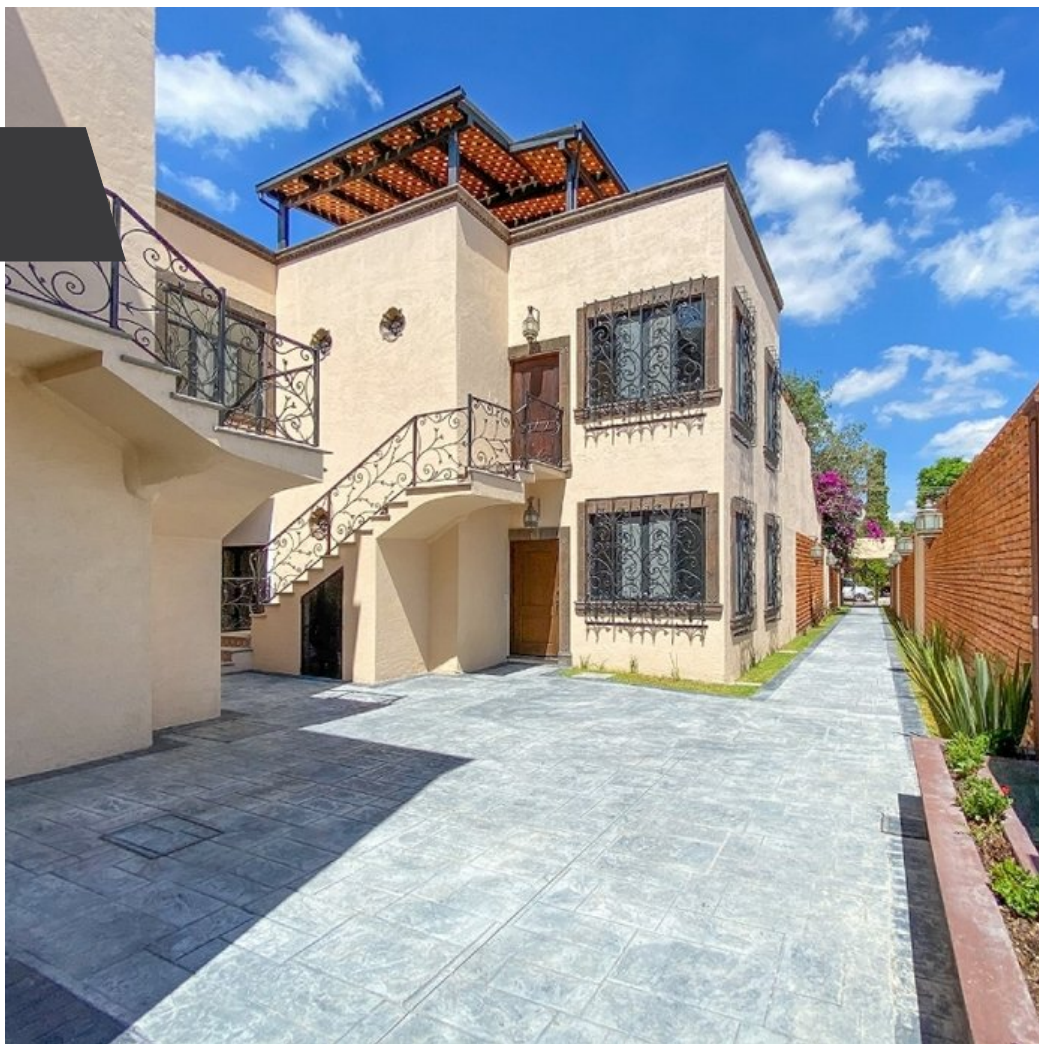

Condo 2 Cholula

\$218,000 USD

San Antonio

MAIN FEATURES

- Ref: 5900
- Bedrooms: 1
- Bathrooms: 1
- Half Bathrooms: 1
- Size: 947 ft²
- Size Land: 947 ft²

There are 2 Upper Level condos and 2 on the Lower Level, each with private parking for one auto and easy access to each unit. The two light filled Upper Level condos have 2 bedrooms each with wall mounted gas heat and private tiled bathrooms plus a powder room.