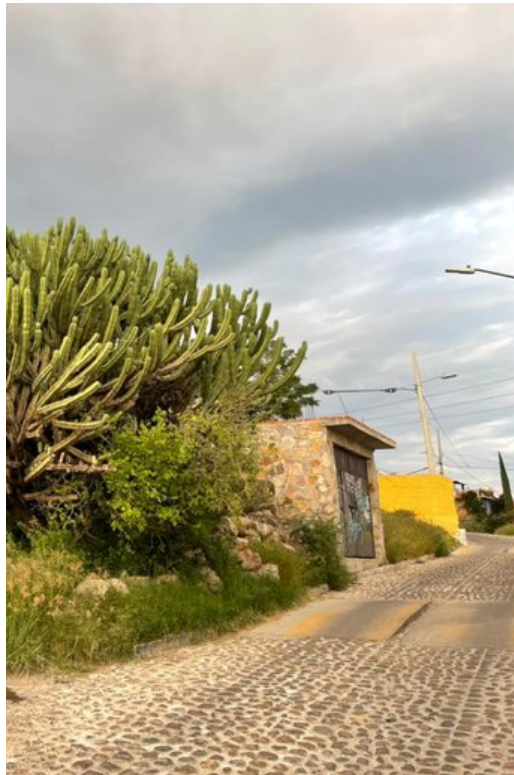

**Lot with panoramic view  
For Sale Neighborhood  
Olimpo**

**\$1,000,000 MXN**

 **Olimpo**

**CARACTERÍSTICAS**

- Ref: 5409
- Terreno: 2,227 ft<sup>2</sup>

Minerva 48, Olimpo

Alonso Oviedo  
415.151.0959  
alonso@realtysanmiguel.com