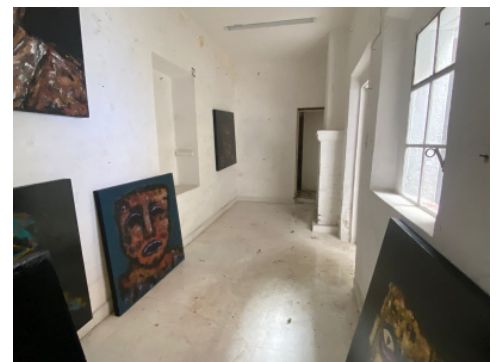

Services Available

Water
City Sewage